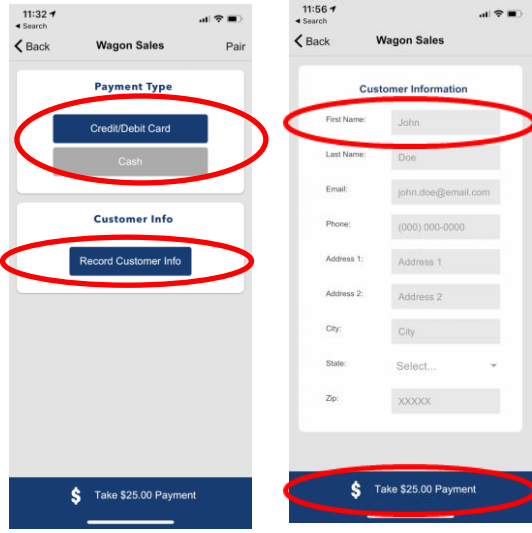

Council: Alamo Area
District: Coyote
Unit: Pack 0089

Taking Payments:

- Cash and credit card payments are recorded through the Trail's End app. No credit card processing fee to Pack when taking payment through the Trail's End app.
- Chocolatey Caramel Crunch and Chocolate Lover's Collection Tin are ONLY available through take order and will not be delivered to our pack until November 14th.
- **Jalapeno Cheddar is ONLY available for Wagon sales and is NOT available for take orders.

*Select credit card or cash then customer info

*Make sure to record customer information if you are not delivering the popcorn to them right then.

*If cash was selected, it will go to customer receipt screen.