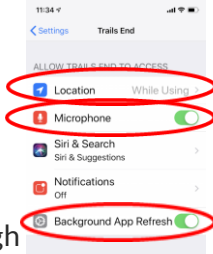

Wagon Sales

Getting set up:

<https://www.trails-end.com/login>

Step 1: Create a scout account with Trail's End

Step 2: Download app on your phone

Step 3: Log in as scout

Step 4: Make sure to allow Trail's End app to access location while using app, microphone is on, and background is set to refresh.

Council: Alamo Area
District: Coyote
Unit: Pack 0089

Taking Payments:

- Cash and credit card payments are recorded through the Trail's End app. No credit card processing fee to Pack when taking payment through the Trail's End app.
- Chocolatey Caramel Crunch and Chocolate Lover's Collection Tin are ONLY available through take order and will not be delivered to our pack until November 14th.
- **Jalapeno Cheddar is ONLY available for Wagon sales and is NOT available for take orders.