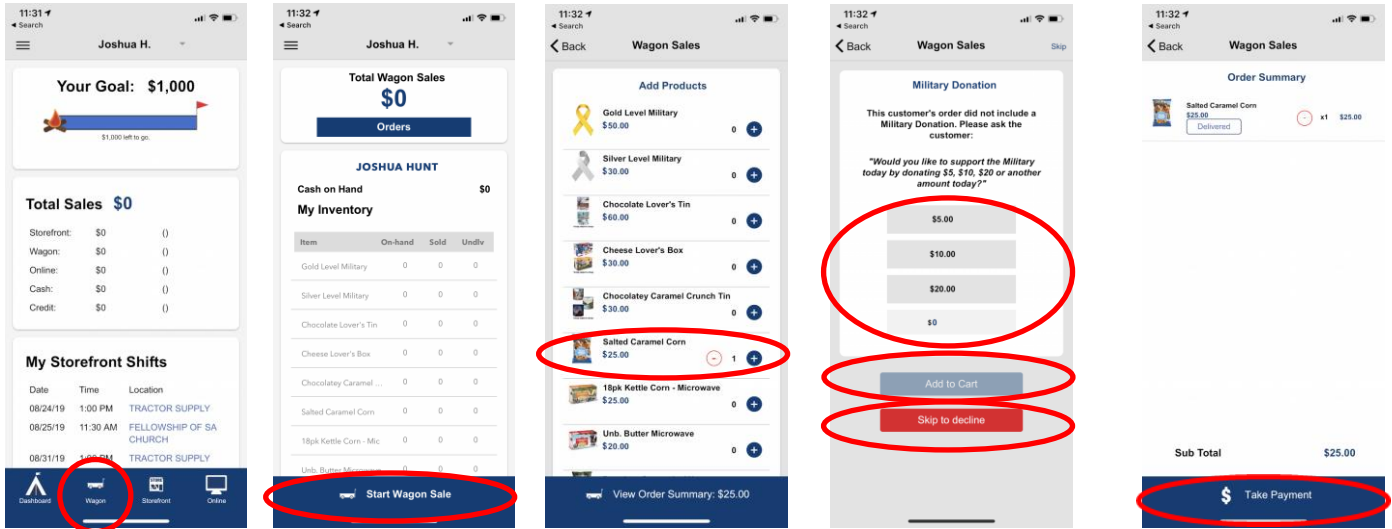

Wagon Sales

Getting set up:

<https://www.trails-end.com/login>

Step 1: Create a scout account with Trail's End

Step 2: Download app on your phone

Step 3: Log in as scout

Step 4: Make sure to allow Trail's End app to access location while using app, microphone is on, and background is set to refresh.

Council: Alamo Area
District: Coyote
Unit: Pack 0089

Taking Payments:

- Cash and credit card payments are recorded through the Trail's End app. No credit card processing fee to Pack when taking payment through the Trail's End app.
- Chocolatey Caramel Crunch and Chocolate Lover's Collection Tin are ONLY available through take order and will not be delivered to our pack until November 14th.
- **Jalapeno Cheddar is ONLY available for Wagon sales and is NOT available for take orders.